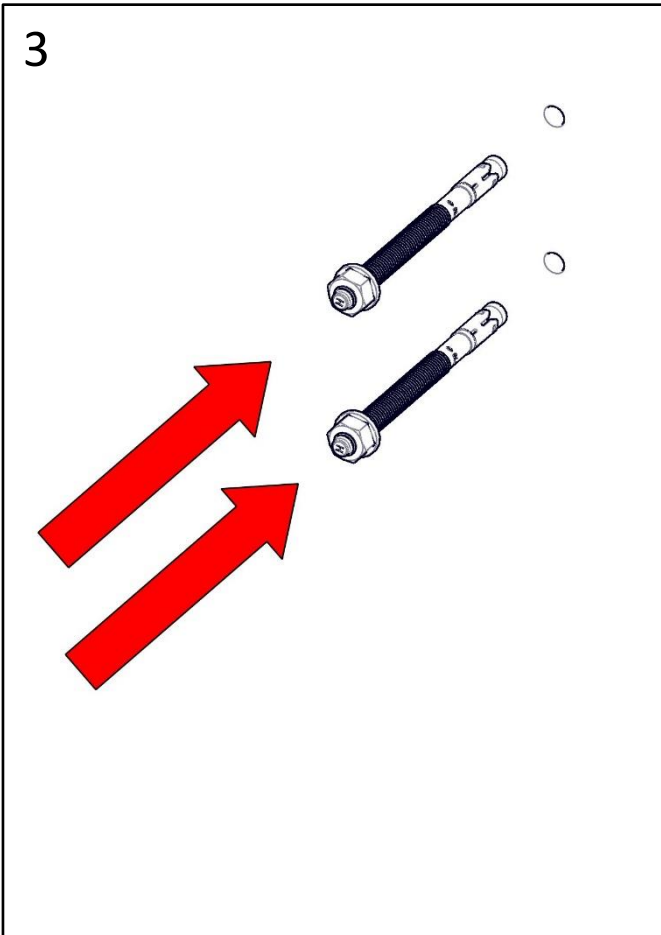

1

INSTALATION IN CONCRETE

2

INSTALLATION IN CONCRETE

3

4