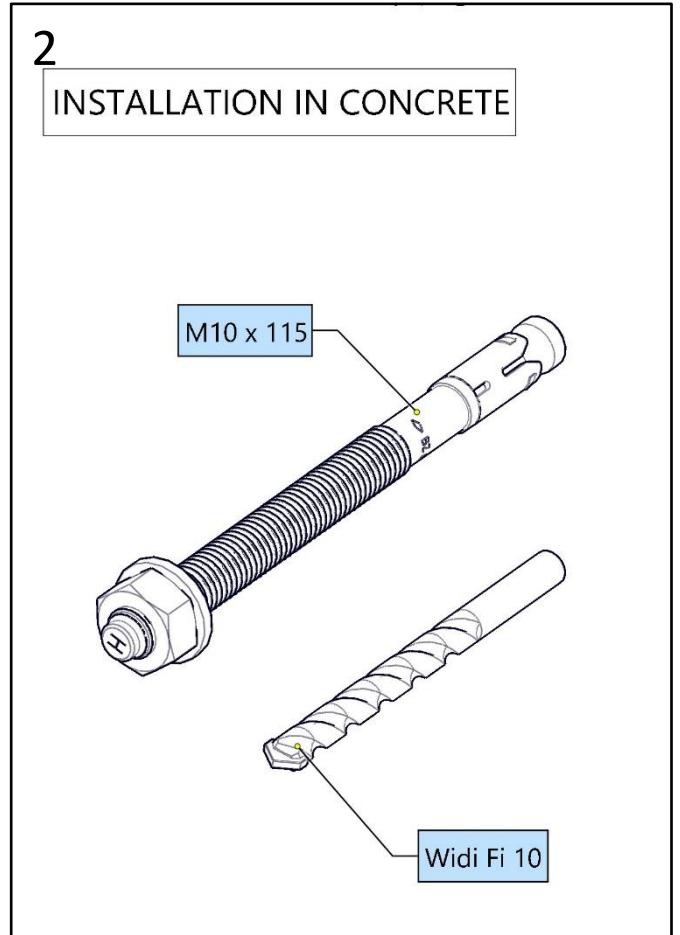

2

INSTALLATION IN CONCRETE